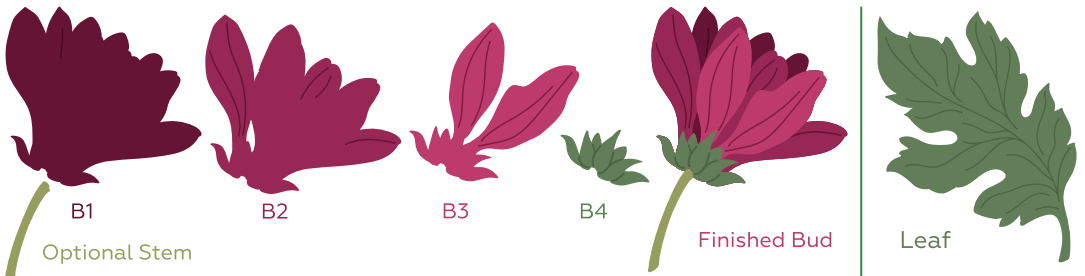

Layer mum pieces according to this image, starting with M1 and building up to M8.

Layer bud according to this image, starting with B1 and building up to B4.

For more inspiration, visit our website

Or scan the QR code provided here to see project samples using this beautiful die set!