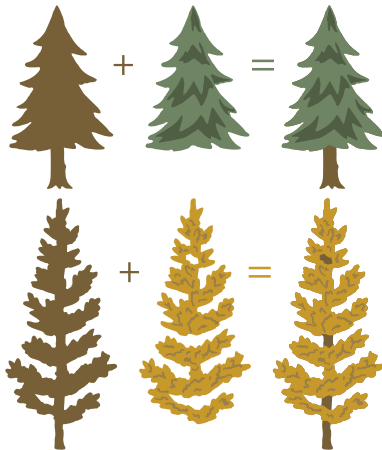

For more inspiration,  
visit our website, or scan  
the QR code below to see  
project samples using  
these beautiful products!

[HoneyBeeStamps.com](http://HoneyBeeStamps.com)

Pairs with the *Lakeside Scene Builder*  
dies and the *At The Lake* stencil set!